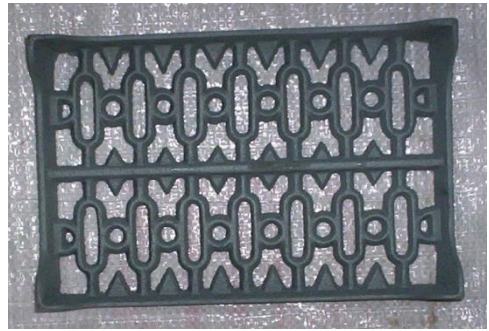

## Wall Register Catalogue

Wall Register Descriptions			
	Size inches	Size mm	Weight
Reg 1	9 x 6 inch	255 x 150 mm	
Reg 2	9 x 6 inch	255 x 150 mm	
Reg 3	9 x 6 inch	255 x 150 mm	
Reg 4	9 x 6 inch	255 x 150 mm	
Reg 5	9 x 6 inch	255 x 150 mm	
Reg 6	9 x 6 inch	255 x 150 mm	
Reg 7	9 x 5 inch	255 x 127 mm	
Reg 8	9 x 6 inch	255 x 150mm	
Reg 9	9 x 3 inch	225 x 75mm	
Reg 10	9 x 3 inch	225 x 75mm	
Reg 11	15.25 x 7.5 inch	390 x 190 x 42mm	

Reg-1

Reg -2

Reg - 3

Reg - 4

Reg -5

Reg - 6

Reg - 7

Reg - 8